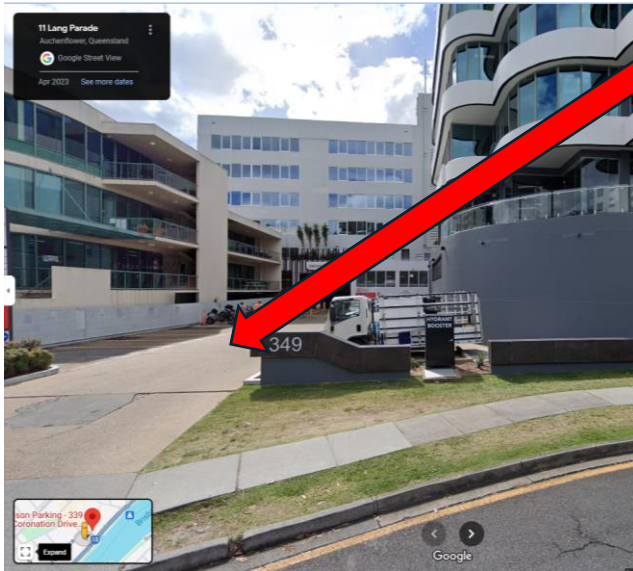

# Parking Options at Milton Rooms

1. Park on the street using BCC 'Cello Park' phone app to pay.
2. Use the Wilson's PUBLIC car park 339 Coronation Drv – which is off Lang Pde. 2 doors up from the office

Office 3A is up the steps (or use the lift). Across from the café.  
“Prescribe” on the glass door.