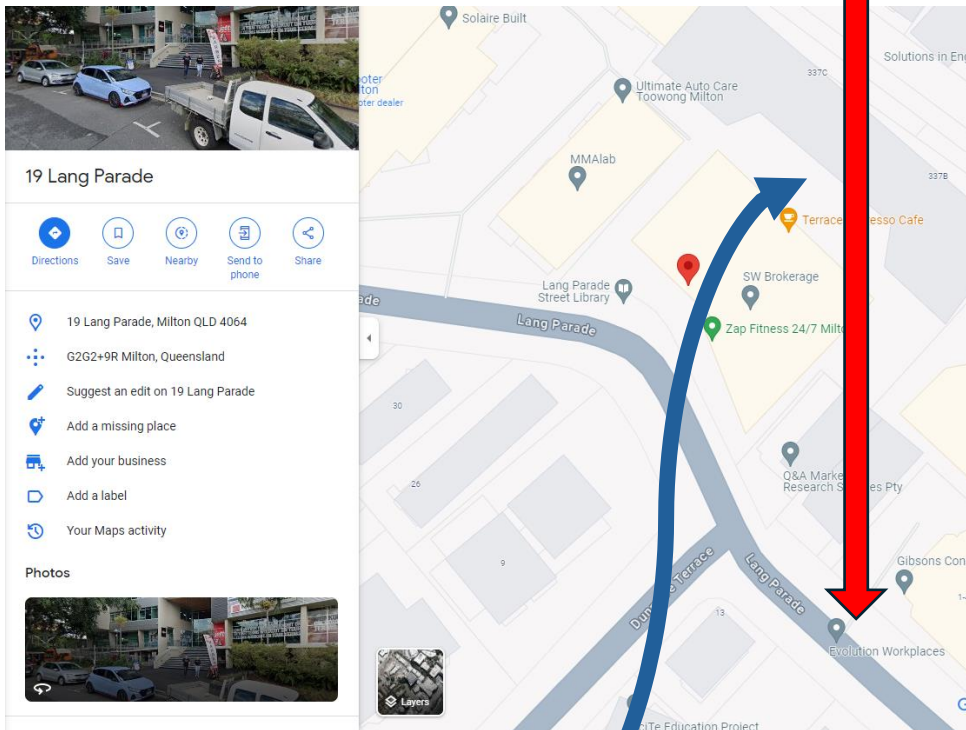

# Parking Options at Milton Rooms

1. Park on the street using BCC 'Cello Park' phone app to pay.
2. Use the Wilson's PUBLIC car park 339 Coronation Drv – which is off Lang Pde. 2 doors up from the office

Office 3A is up the steps (or use the lift). Across from the café.  
“Prescribe” on the glass door.